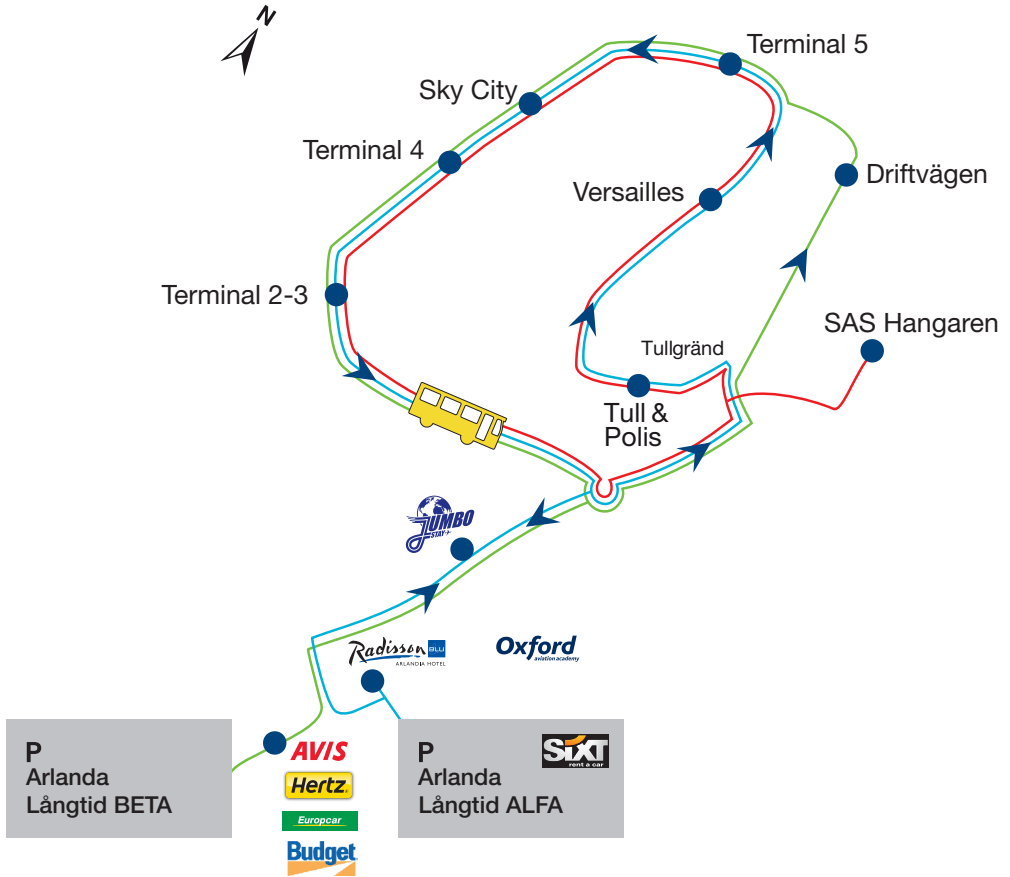

Stockholm Arlanda Bus Services

BUS 10

	Terminal 5	Terminal 2-3
	Sky City	SAS Hangaren
	Terminal 4	Versailles

BUS 14

		Terminal 5
		Sky City
		Terminal 4
		Terminal 2-3
		Parkering ALFA

BUS 17

	Terminal 5	Terminal 2-3
	Sky City	Parkering BETA
	Terminal 4	Driftvägen
		