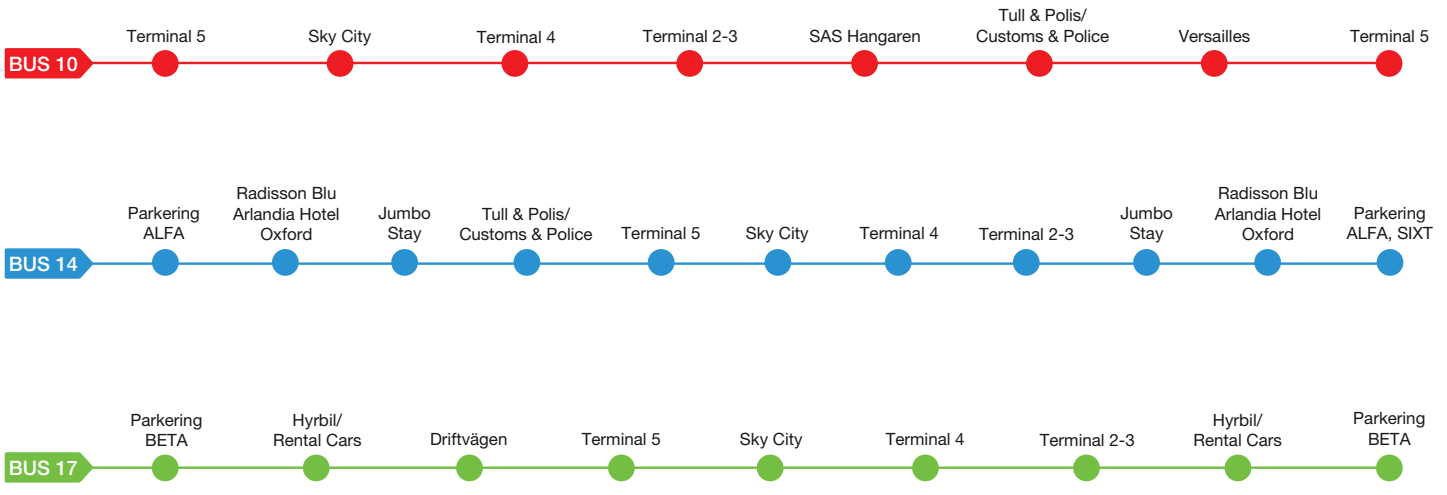

Stockholm Arlanda Bus Services

BUS 10

	Terminal 5	Terminal 2-3
	Sky City	SAS Hangaren
	Terminal 4	Versailles

BUS 14

		Terminal 5
		Sky City
		Terminal 4
		Terminal 2-3
		Parkering ALFA

BUS 17

	Terminal 5	Terminal 2-3
	Sky City	Parkering BETA
	Terminal 4	Driftvägen
		

Please press stop to exit.